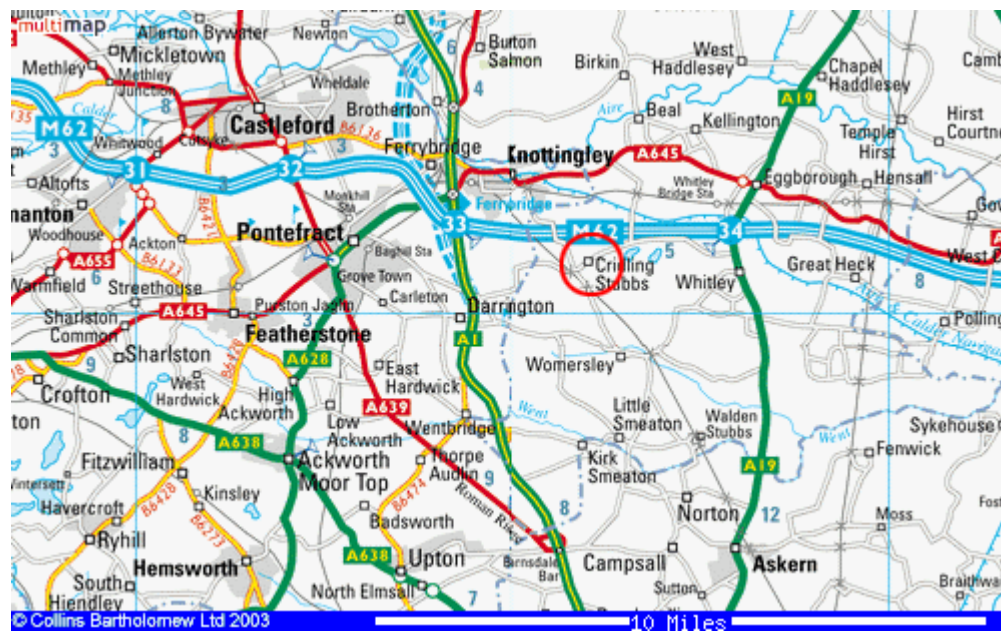

Directions to Armsted House, Cobcroft Lane, Criddling Stubb, WF11 0AZ

multimap