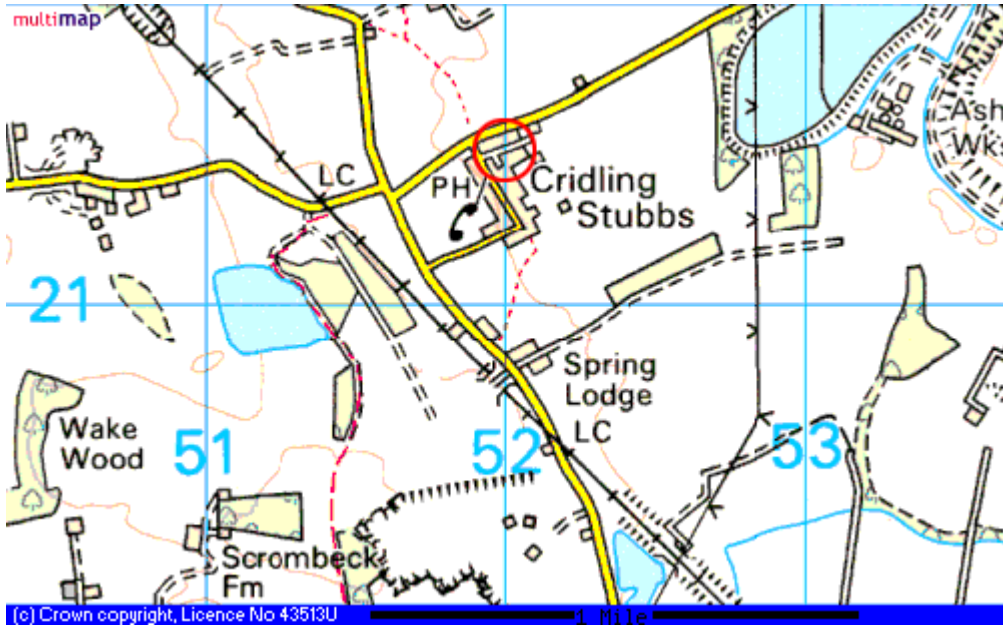

Directions to Armsted House, Cobcroft Lane, Criddling Stubb, WF11 0AZ

multimap