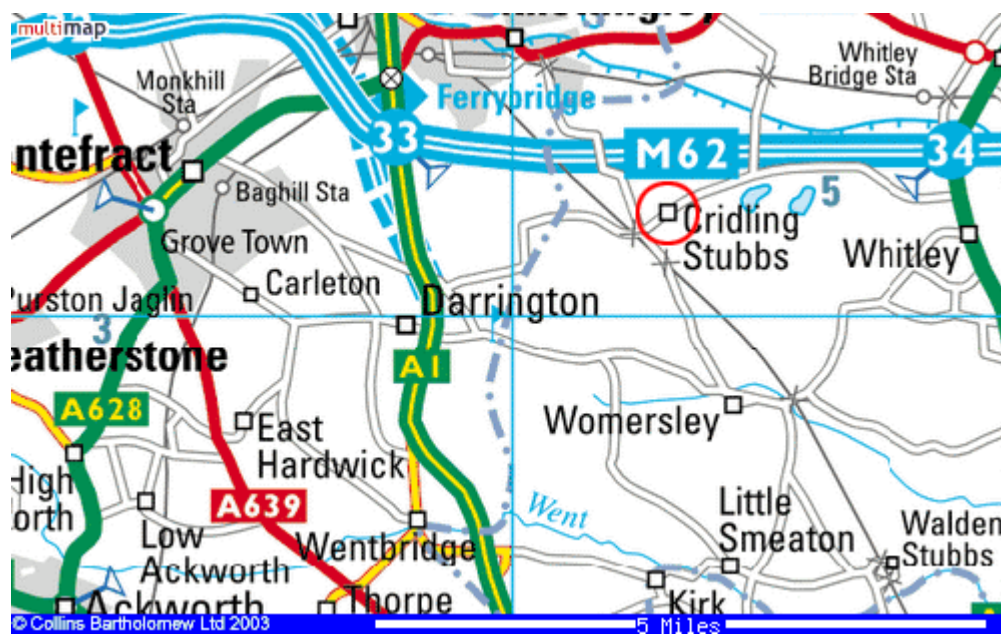

Directions to Armsted House, Cobcroft Lane, Criddling Stubb, WF11 0AZ

multimap